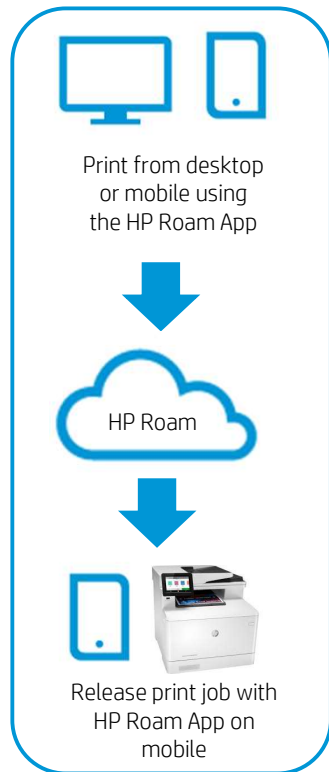

“LaserJet Pro + Roam Offer”

Improving hygiene in the shared printer office environment

May2020

Shared printer peace of mind with **HP Roam** and **HP LaserJet Pro** printers

For a limited time, 1 year of HP Roam for Business included with select HP LaserJet Pro models

Why HP Roam for Business & HP LaserJet Pro?

- **Better hygiene.** Release print jobs using your mobile device, without touching the printer.
- **Support flexible workers.** Print from the office or from home, where ever the need arises while also monitoring* your company provided printers.
- **Print from anywhere.** From desktop or mobile, Roam users can print from wherever they are and release to any HP Roam-enabled device.
- **Print securely.** Jobs are encrypted and held in the cloud until you're ready to release them.
- **Perfect fit for your business.** HP LaserJet Pro printers are feature rich, affordable, and fully capable as shared office devices.