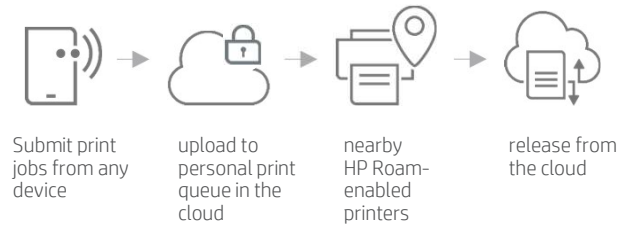

**Monitoring printer status and Roam activity*

HP Roam for Business

Print redefined for the mobile workforce.

Benefits

- Enables secure mobile printing for every user
- Delivers a single, universal printing experience
- Replaces printer-specific drivers and mobile apps
- Help save time and costs with a secure, scalable, cloud print solution
- Protects with advanced security features such as encryption, authentication, and integration with HP ID
- Fleet-wide deployment, security, and management tools